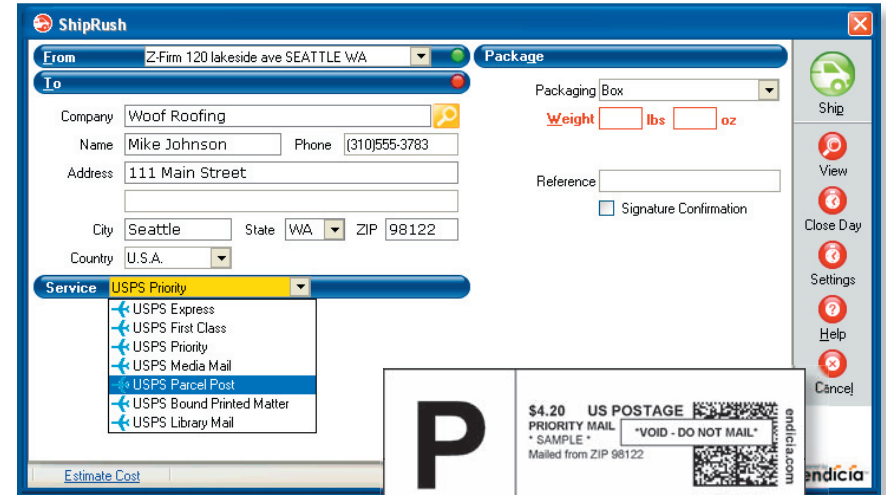

For more information, visit us at www.zfirm.com, or call (206) 812-RUSH